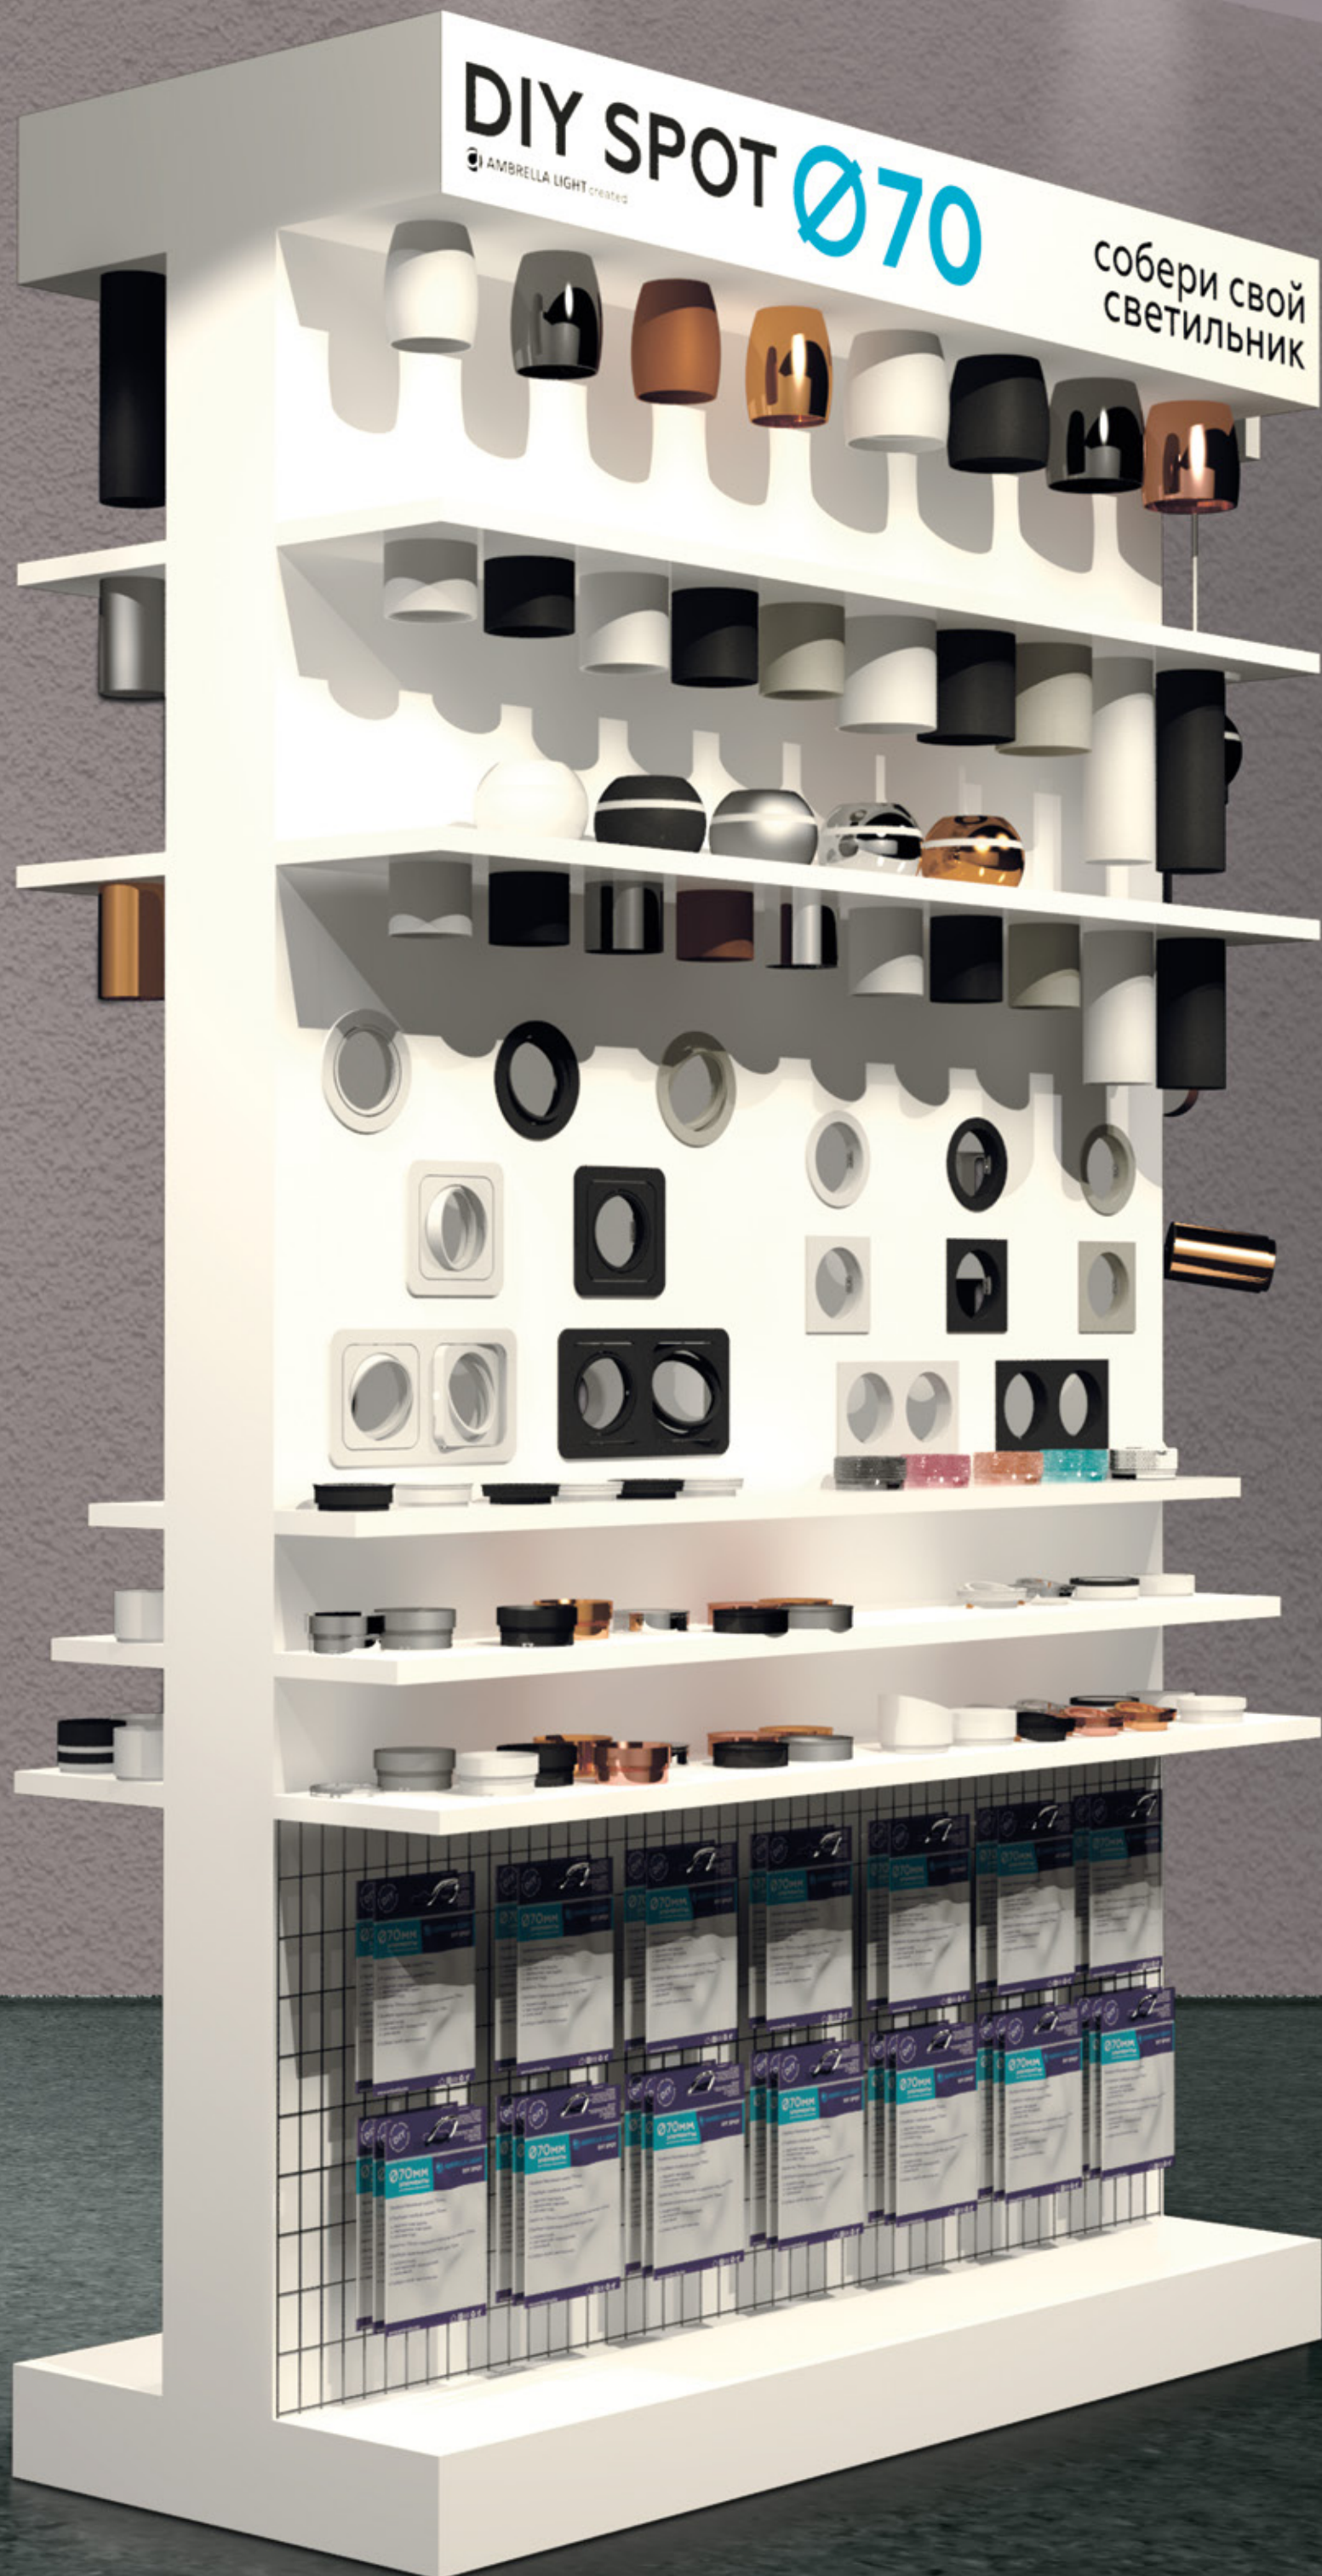

DIY SPOT Ø70

AMBRELLA LIGHT created

собери свой
светильник