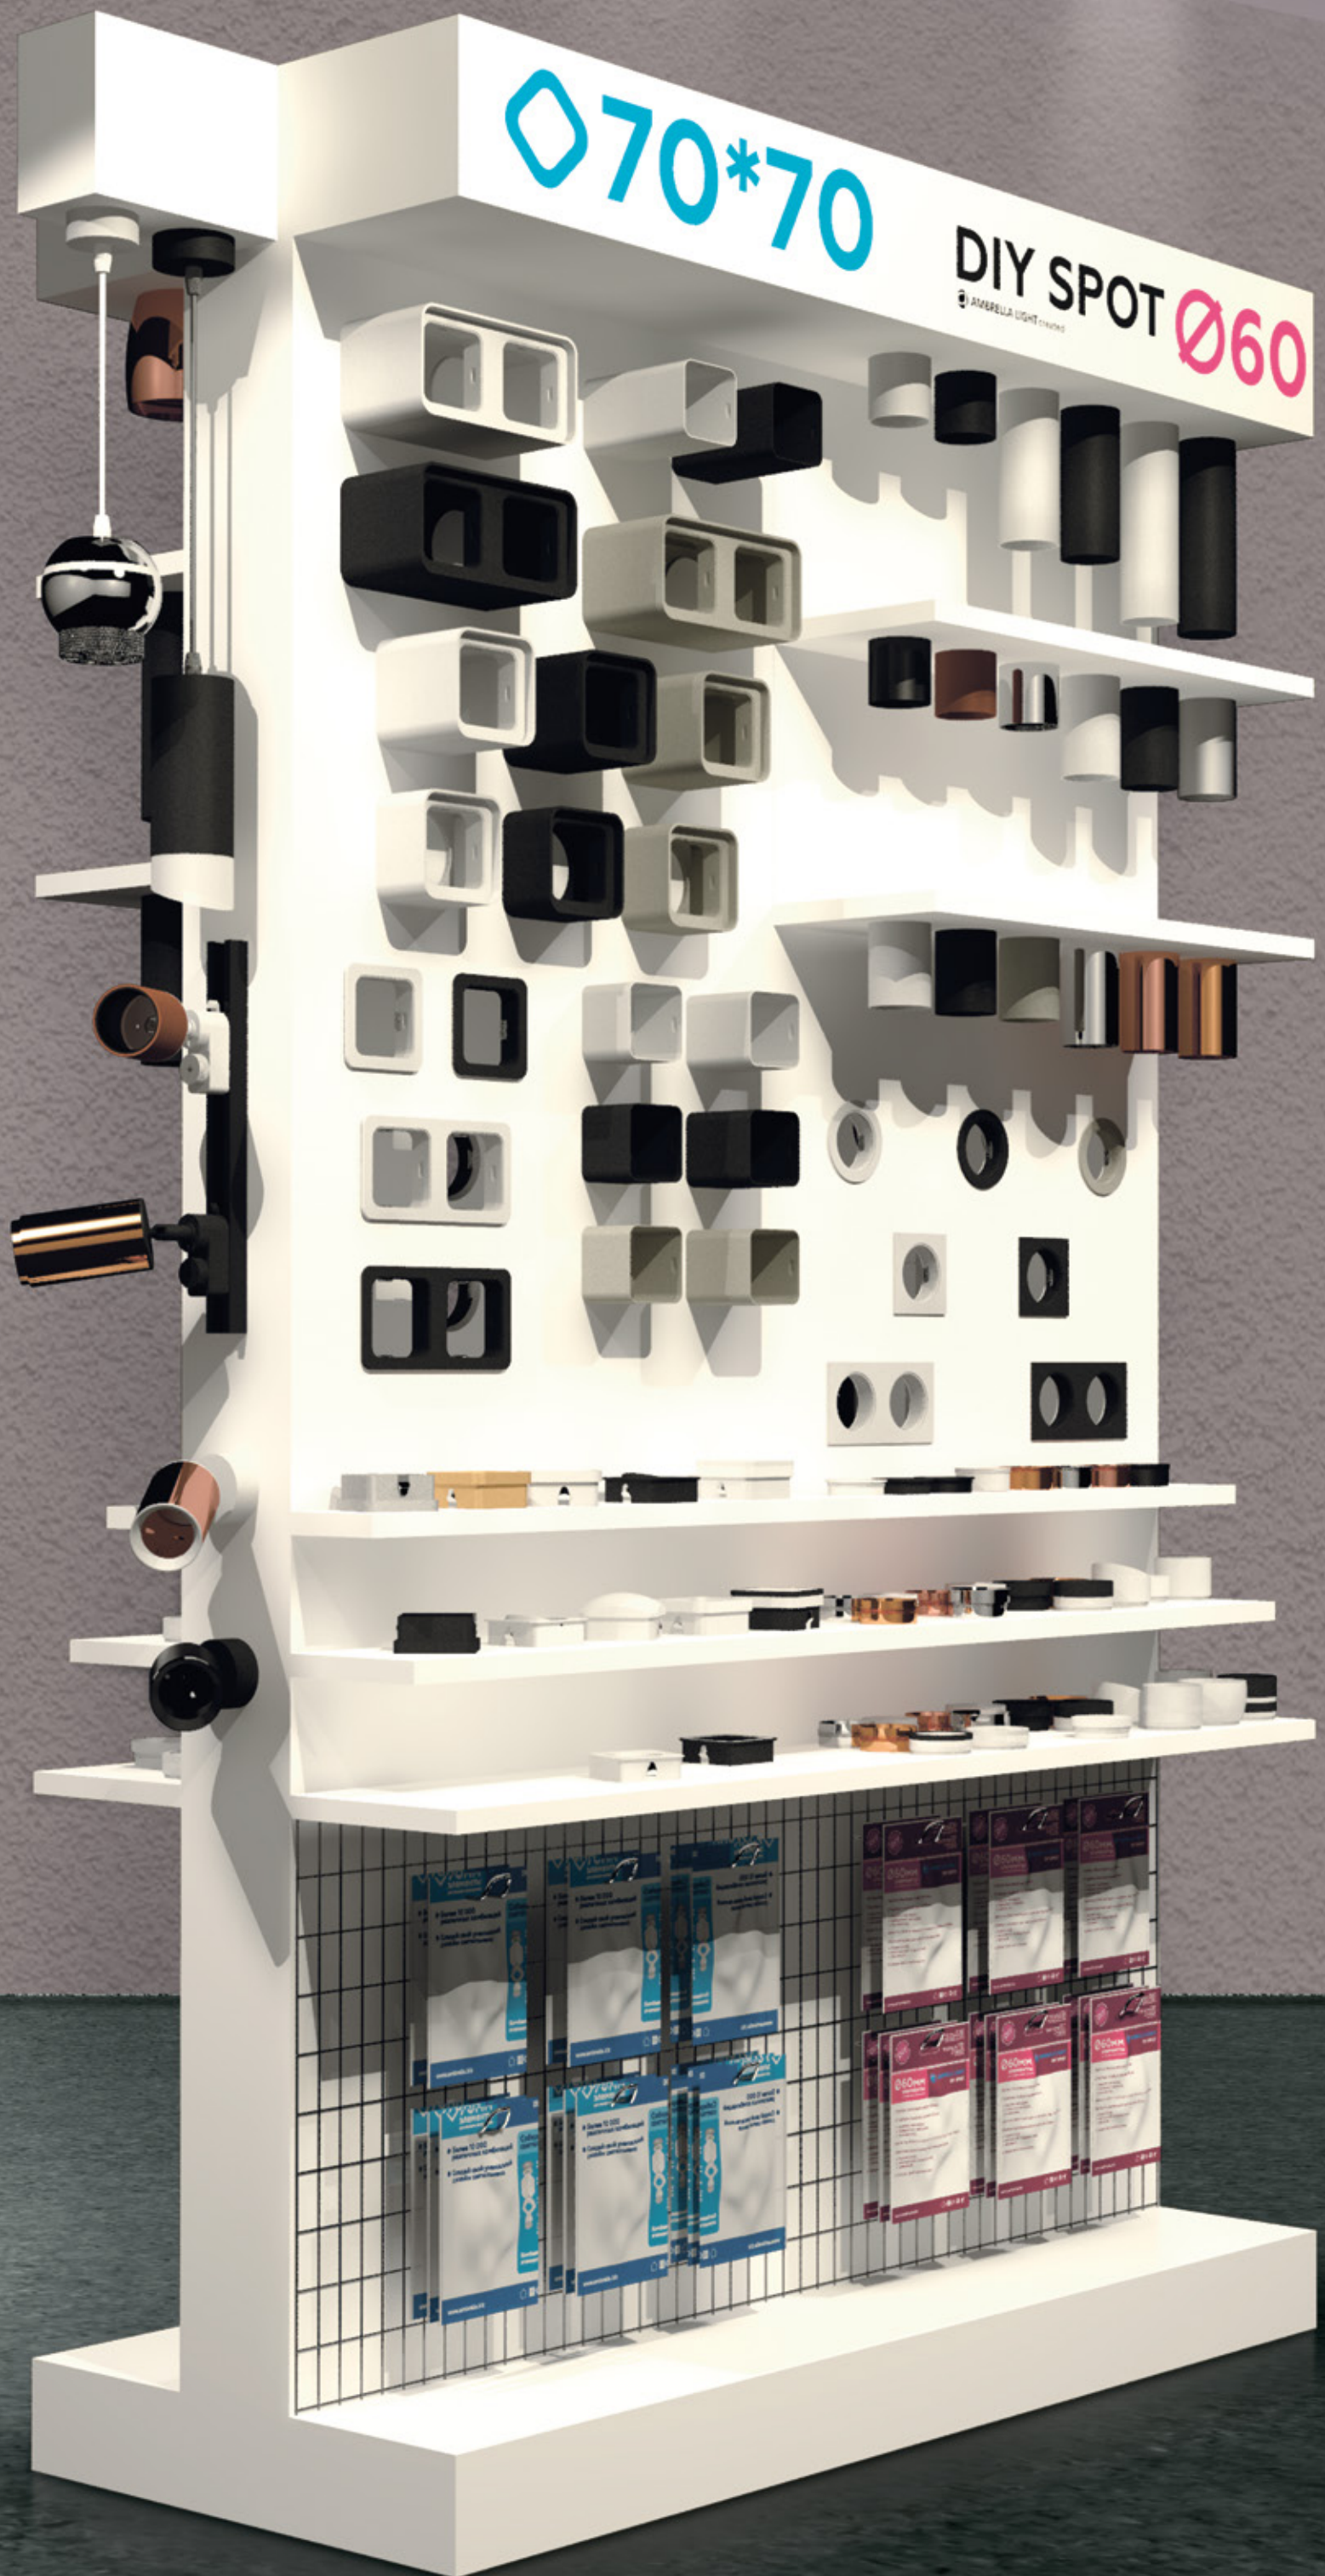

DIY SPOT Ø60

DIY SPOT Ø70
СВЕТИЛЬНИК
СОБЕРИ СВОЙ

Ø70*70

DIY SPOT Ø60

AMABELLA LIGHT

DIY SPOT Ø60 display featuring various lamp components and accessories.

- Top shelf: 6 cylindrical lamp shades in white and black.
- Second shelf: 6 lamp shades in black, brown, and silver.
- Third shelf: 6 lamp shades in white, black, and silver.
- Fourth shelf: 6 lamp shades in white, black, and copper.
- Fifth shelf: 6 circular lamp lenses in black and white.
- Sixth shelf: 6 circular lamp lenses in black and white.
- Bottom shelves: Various small components and accessories.

- Top shelf: 6 lamp shades in white, black, and copper.
- Second shelf: 6 lamp shades in white, black, and silver.
- Third shelf: 6 lamp shades in white, black, and silver.
- Fourth shelf: 6 lamp shades in white, black, and silver.
- Fifth shelf: 6 lamp shades in white, black, and silver.
- Sixth shelf: 6 circular lamp lenses in black and white.
- Bottom shelves: Various small components and accessories.

Grid of product cards for the Ø70 series.

Ø70mm	Ø70mm
Ø70mm	Ø70mm
Ø70mm	Ø70mm
Ø70mm	Ø70mm
Ø70mm	Ø70mm
Ø70mm	Ø70mm

Ø70*70

DIY SPOT Ø70*70 display featuring various lamp components and accessories.

- Top shelf: 6 square lamp shades in white and black.
- Second shelf: 6 square lamp shades in white and black.
- Third shelf: 6 square lamp shades in white and black.
- Fourth shelf: 6 square lamp shades in white and black.
- Fifth shelf: 6 square lamp shades in white and black.
- Sixth shelf: 6 square lamp shades in white and black.
- Bottom shelves: Various small components and accessories.

Grid of product cards for the Ø70*70 series.

Ø70*70	Ø70*70
Ø70*70	Ø70*70
Ø70*70	Ø70*70
Ø70*70	Ø70*70
Ø70*70	Ø70*70
Ø70*70	Ø70*70

Vertical display of various lamp components and accessories.

- Top: A hanging lamp fixture.
- Middle: A black cylindrical lamp shade.
- Bottom: A copper cylindrical lamp shade.