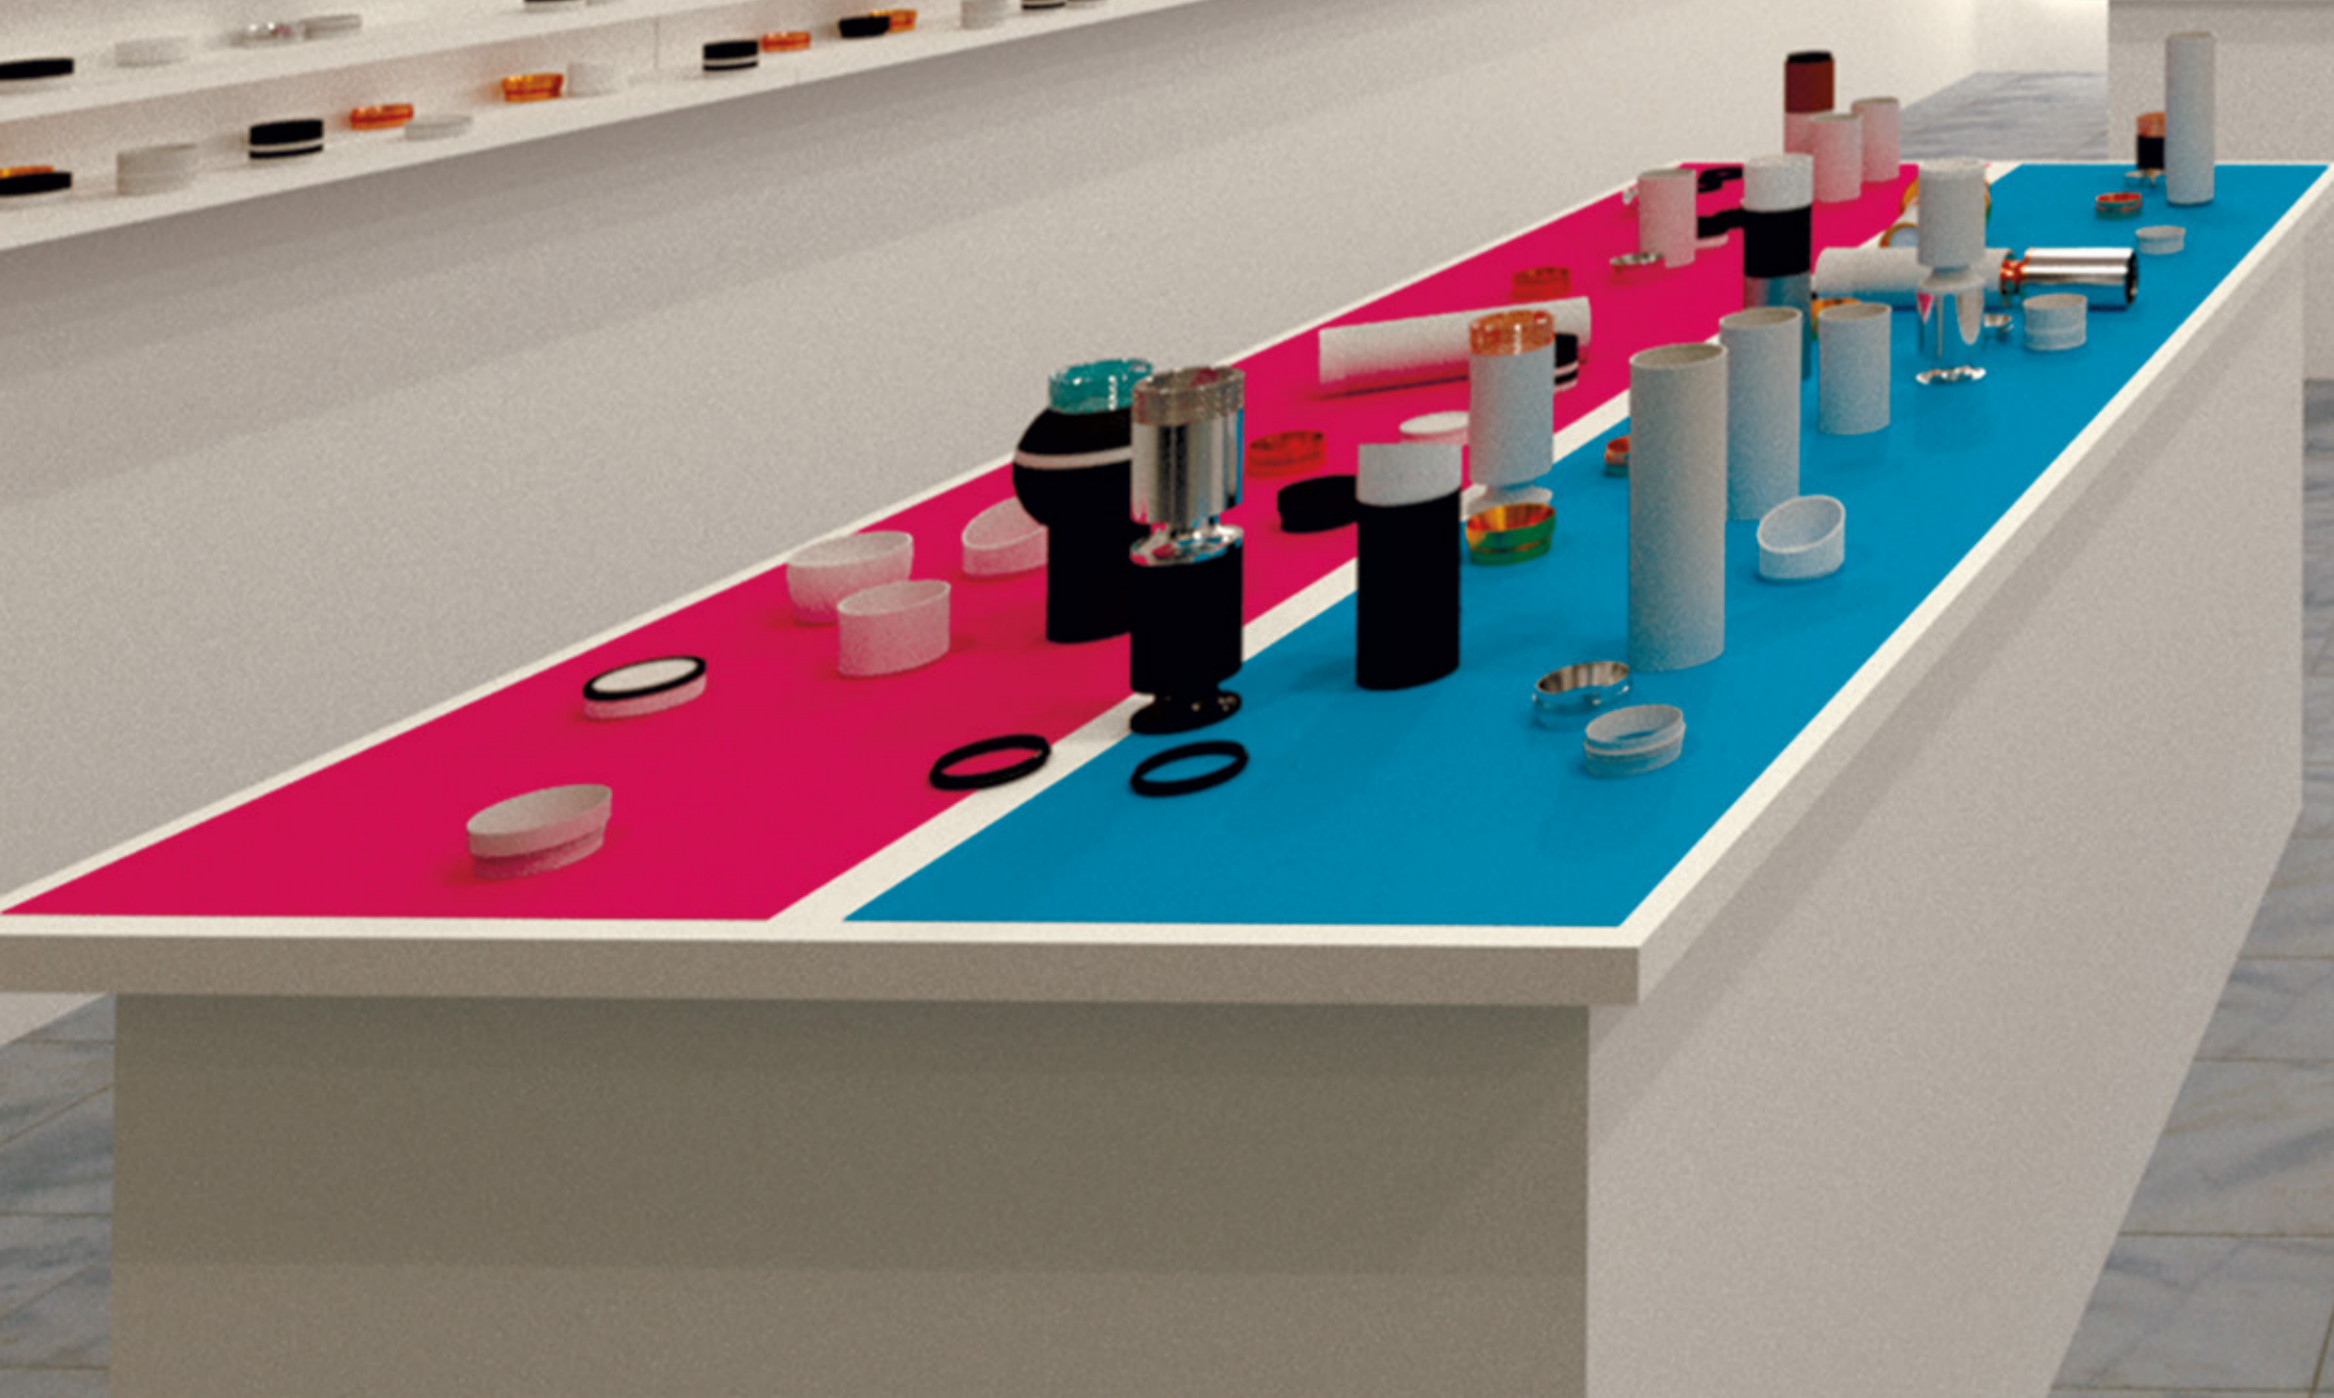

SPOT Ø60

поворотный
крепёж

DIY SPOT Ø60

трековый
крепёж

DIY SPOT Ø60

накладной
поворотный
крепёж

DIY SPOT Ø60

накладной
трековый
крепёж

DIY SPOT Ø60

DIY SPOT Ø70
СВЕТИЛЬНИК
СОБЕРИ СВОЙ

Ø70*70

DIY SPOT Ø60

AMABELLA LIGHT

DIY SPOT Ø60 display featuring various lamp components and accessories.

- Top shelf: 6 cylindrical lamp shades in white and black.
- Second shelf: 6 lamp shades in black, brown, and silver.
- Third shelf: 6 lamp shades in white, black, and silver.
- Fourth shelf: 6 lamp shades in white, black, and copper.
- Fifth shelf: 6 circular lamp lenses in black and white.
- Sixth shelf: 6 circular lamp lenses in black and white.
- Bottom shelves: Various small components and accessories.