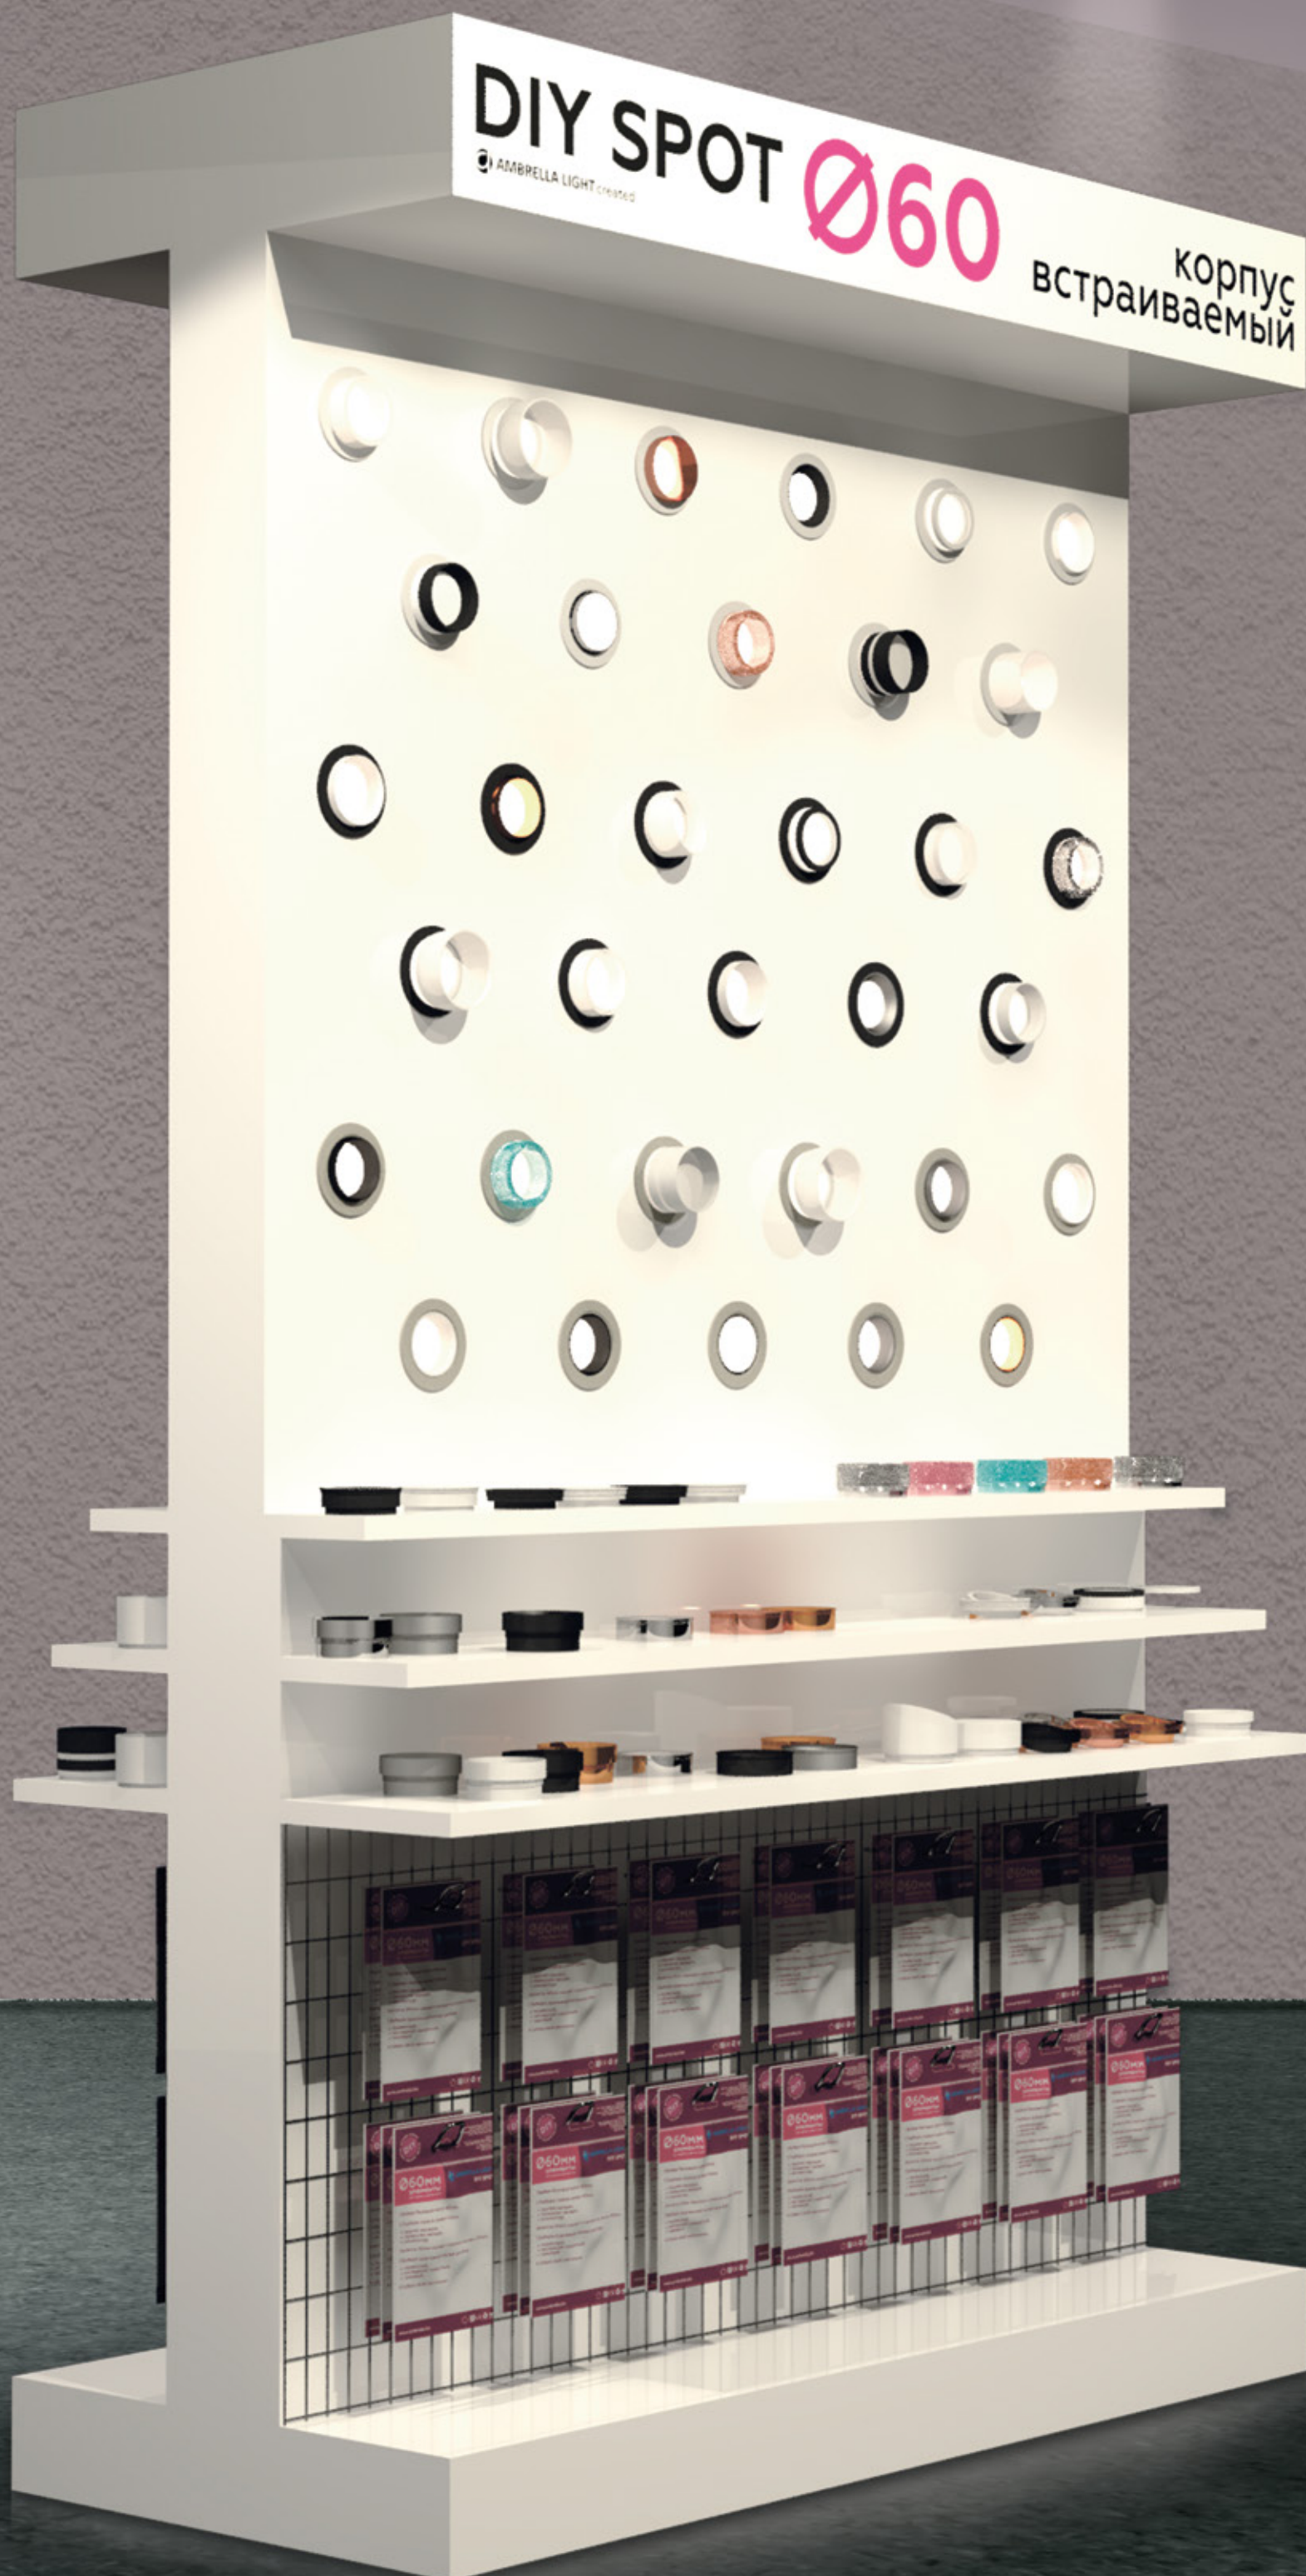

DIY SPOT

AMBRELLA LIGHT created

Ø60

корпус
встраиваемый