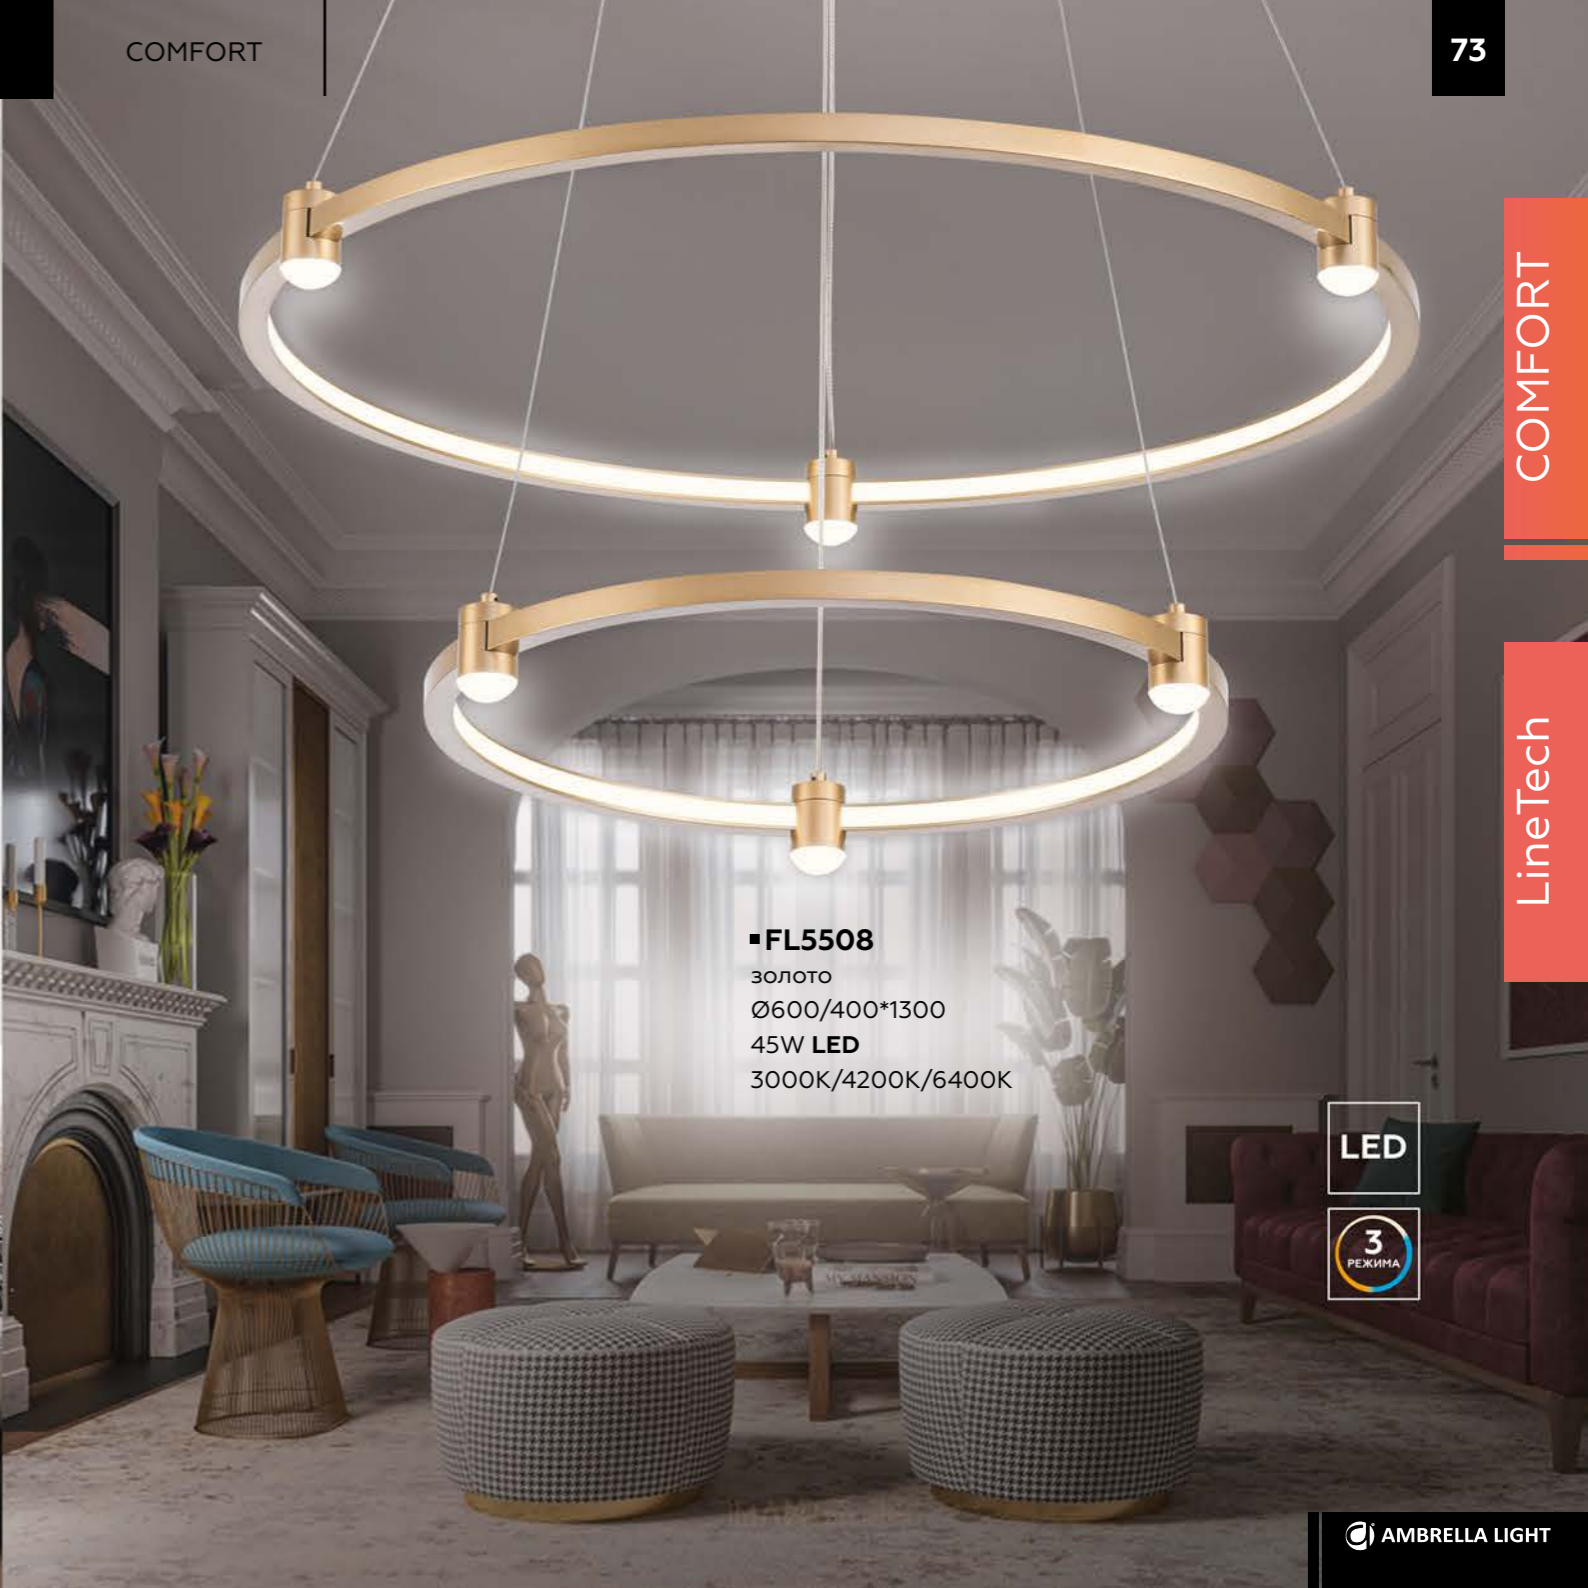

### FL5394

черный  
1000\*75\*1200  
62W LED  
3000K/4200K/6400K+4200K

■ **FL5505**  
 белый  
 Ø600/400\*1300  
 45W LED  
 3000K/4200K/6400K

■ **FL5506**  
 черный  
 Ø600/400\*1300  
 45W LED  
 3000K/4200K/6400K