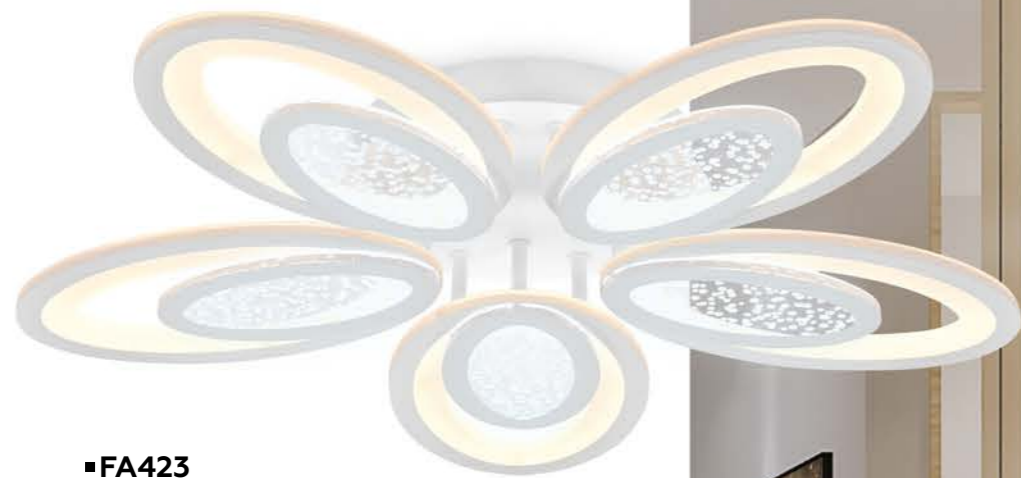

■ **FA423**
белый
Ø620*100
210W LED
3000K/4200K/6400K

■ **FA427**
белый
470*470*80
176W LED
3000K/4200K/
6400K

■ **FA426**
белый
270*270*60
25W LED
3000K+6400K