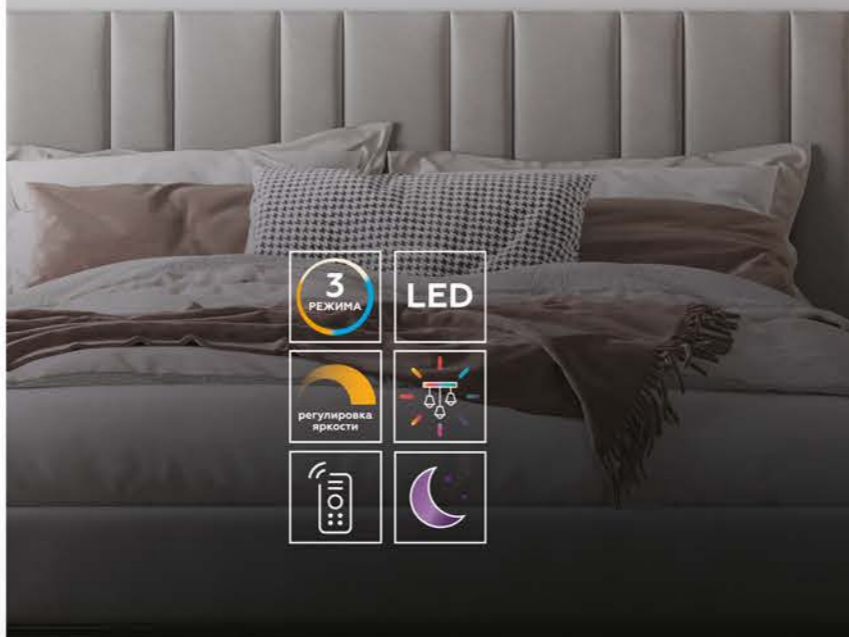

■ **FL66303**
черный
Ø500*1200
39W LED 3000K/4200K/6400K
G9 LED max 40 Вт