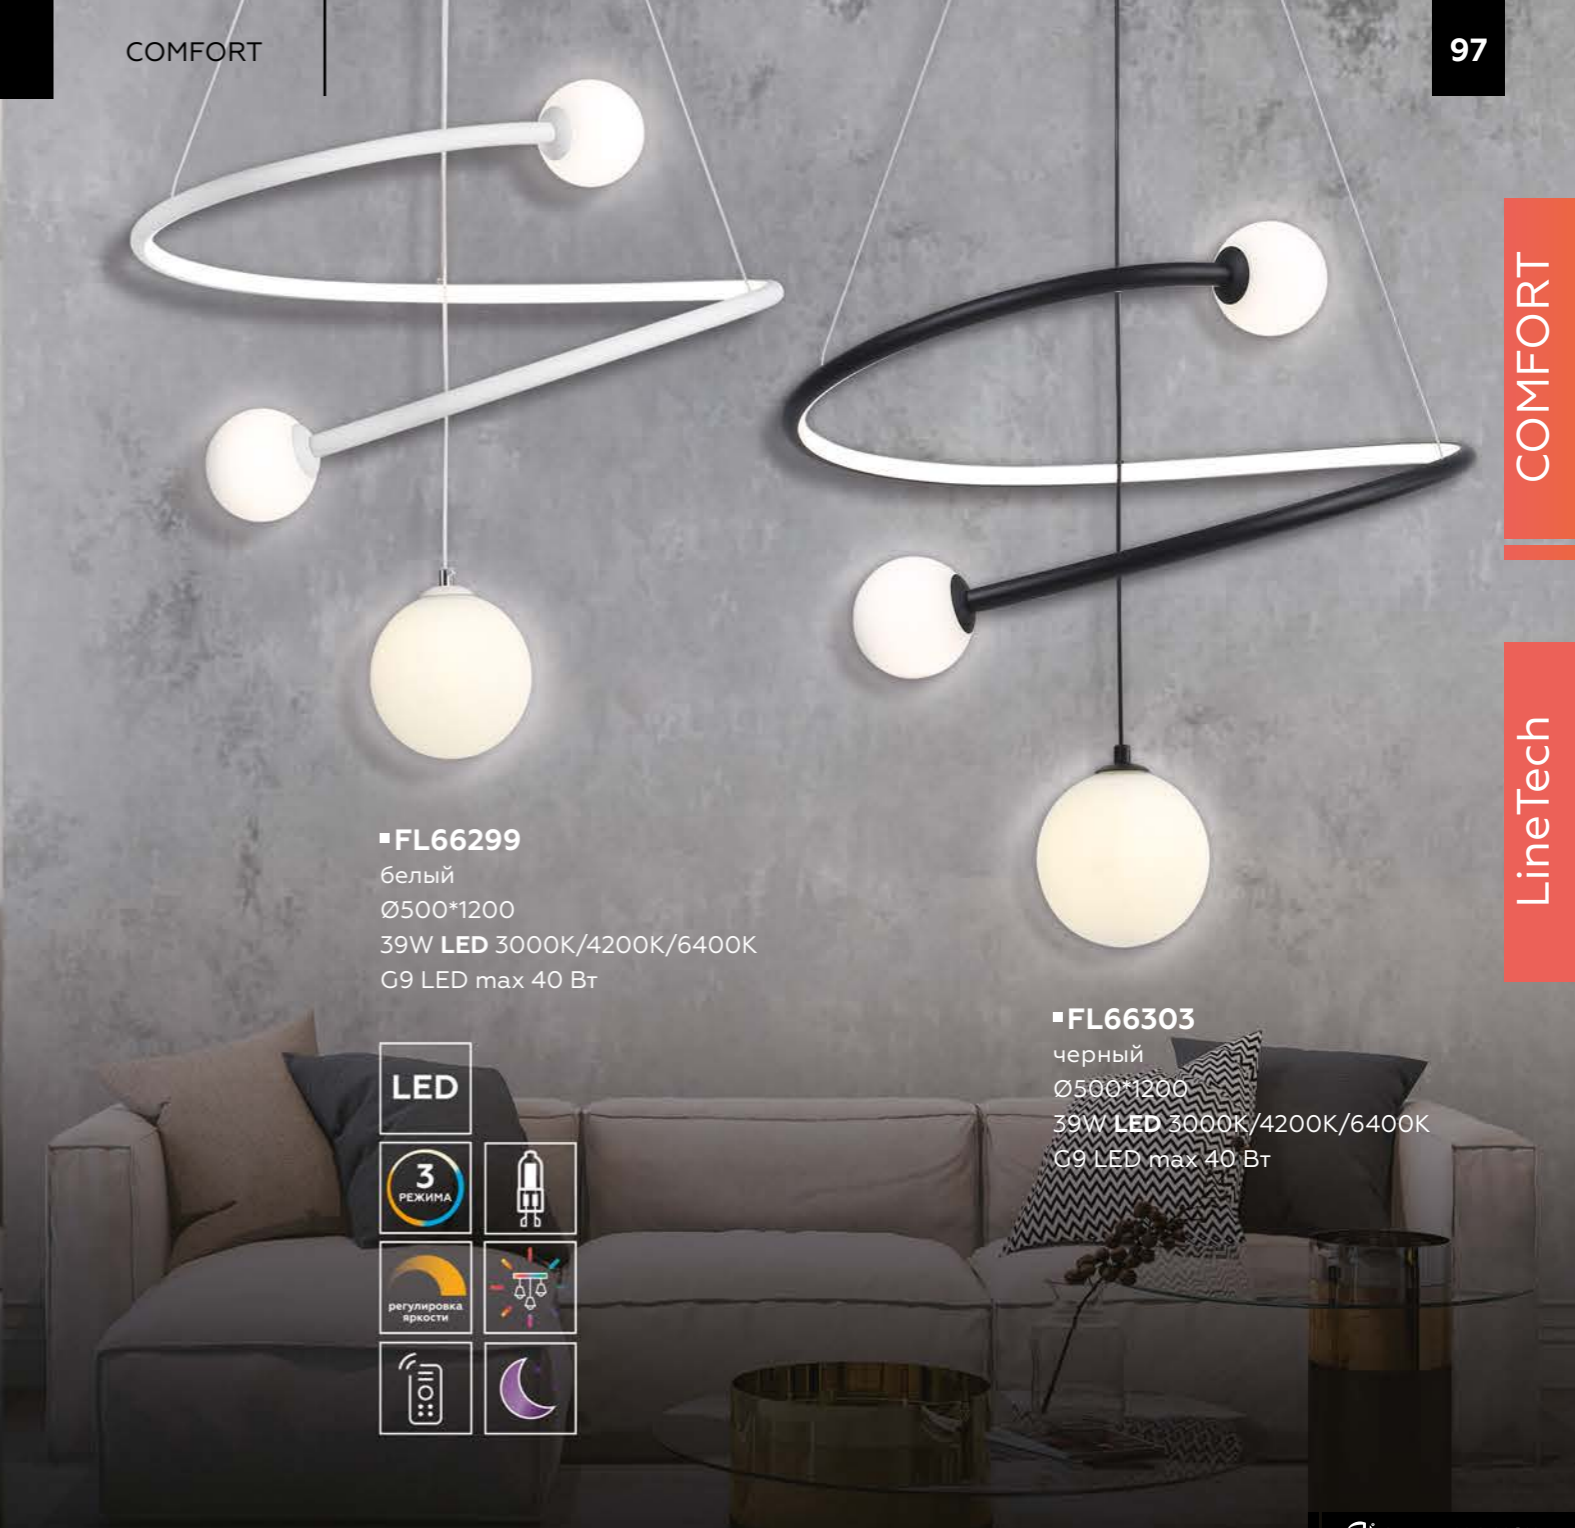

■ **FL66303**
черный
Ø500*1200
39W LED 3000K/4200K/6400K
G9 LED max 40 Вт